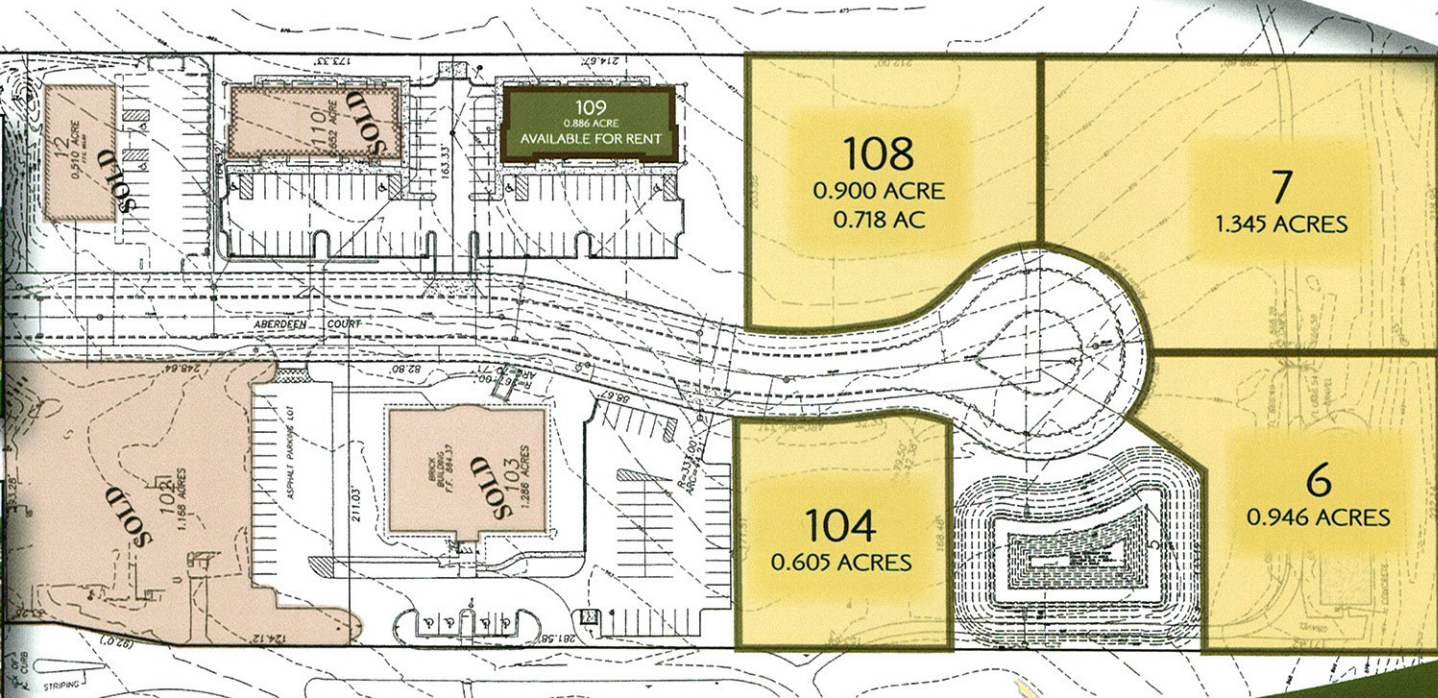

PRAIRIE PROFESSIONAL PARK

Available Immediately

-  FOUR LOTS AVAILABLE
-  FOR RENT

Build to Suit

PRAIRIE
PROFESSIONAL
PARK

2060 Aberdeen Court
Sycamore, Illinois 60178

**FOR MORE INFORMATION
CALL KAREN
(815) 758-3666**